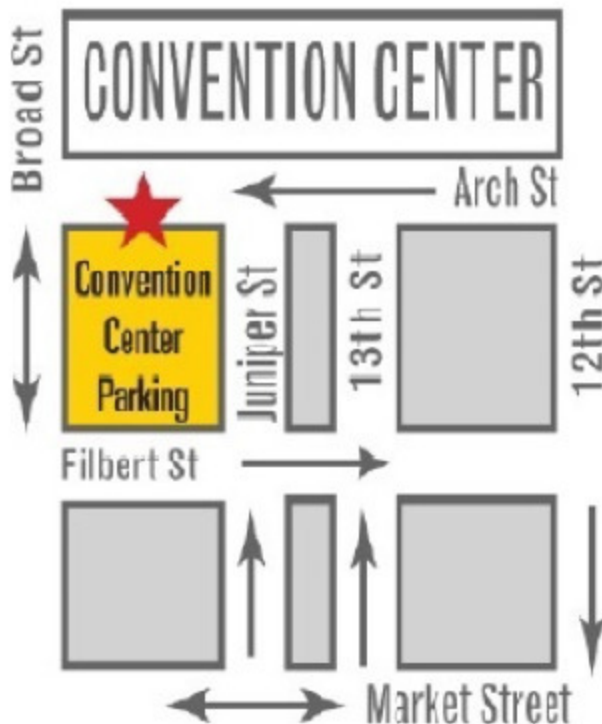

CONVENTION CENTER PARKING FACILITY*

OPEN 24 HRS. | SELF PARK

1324 Arch Street, 267.239.0676